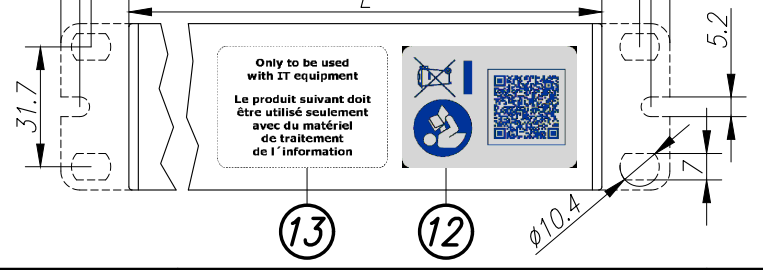

Disclosure and photocopying of this document, exploitation and communication of its contents are not permitted, unless permission is expressly granted. All rights are reserved.

Technical data:
 - 15x IEC60320 Sheet F 10A socket
 socket spacing 24mm, torsion of sockets 0°
 - 3x IEC60320 Sheet J 16A socket
 socket spacing 250mm, torsion of sockets 90°
 - Operating temperature: 0 ... +50 °C

knürr. VERTIV.
DI-STRIP
 Euro-Connector-System
 IEC320
 Input 100-240 Vac, 50-60Hz
 max. 16A (Sheet F)
 Outlets max. 10A (Sheet F)
 max. 16A (Sheet J)
 03.600.418.1 YY/MM XXXXXX
 www.VertivCo.com Made in HU
 Knürr GmbH, D-94424 Arnstorf

A belső vezetékvezés komponensei. / Components of internal wiring.

Load rating:
 100-240 Vac, 50-60 Hz
 Input: 1x 16 A
 Output: 10 A (Sheet F), 16 A (Sheet J)

Approvals/certificates:
 - CE marking according to: LVD (low voltage directive),
 RoHS (restriction of hazardous substances)
 - BV-BG certification (factory inspected)
 - CSA certification (factory inspected)

Power cord:
 Type: HARSJT 3x14AWG, black
 Length: 2,5m
 Plug: IEC60320 SHEET I 16A

Material/Finish:
 Chassis: closed sheet steel extrusion, zincplated, powder-coated texture
 Plastic parts: Vampamid 6 0024 VO (UL94) or similar, recyclable
 Internal conduction: copper wires
 Internal copper wires: mutlinorm 1,5mm²
Color:
 Chassis: RAL7035 light grey
 Plastic parts: RAL7021 black grey