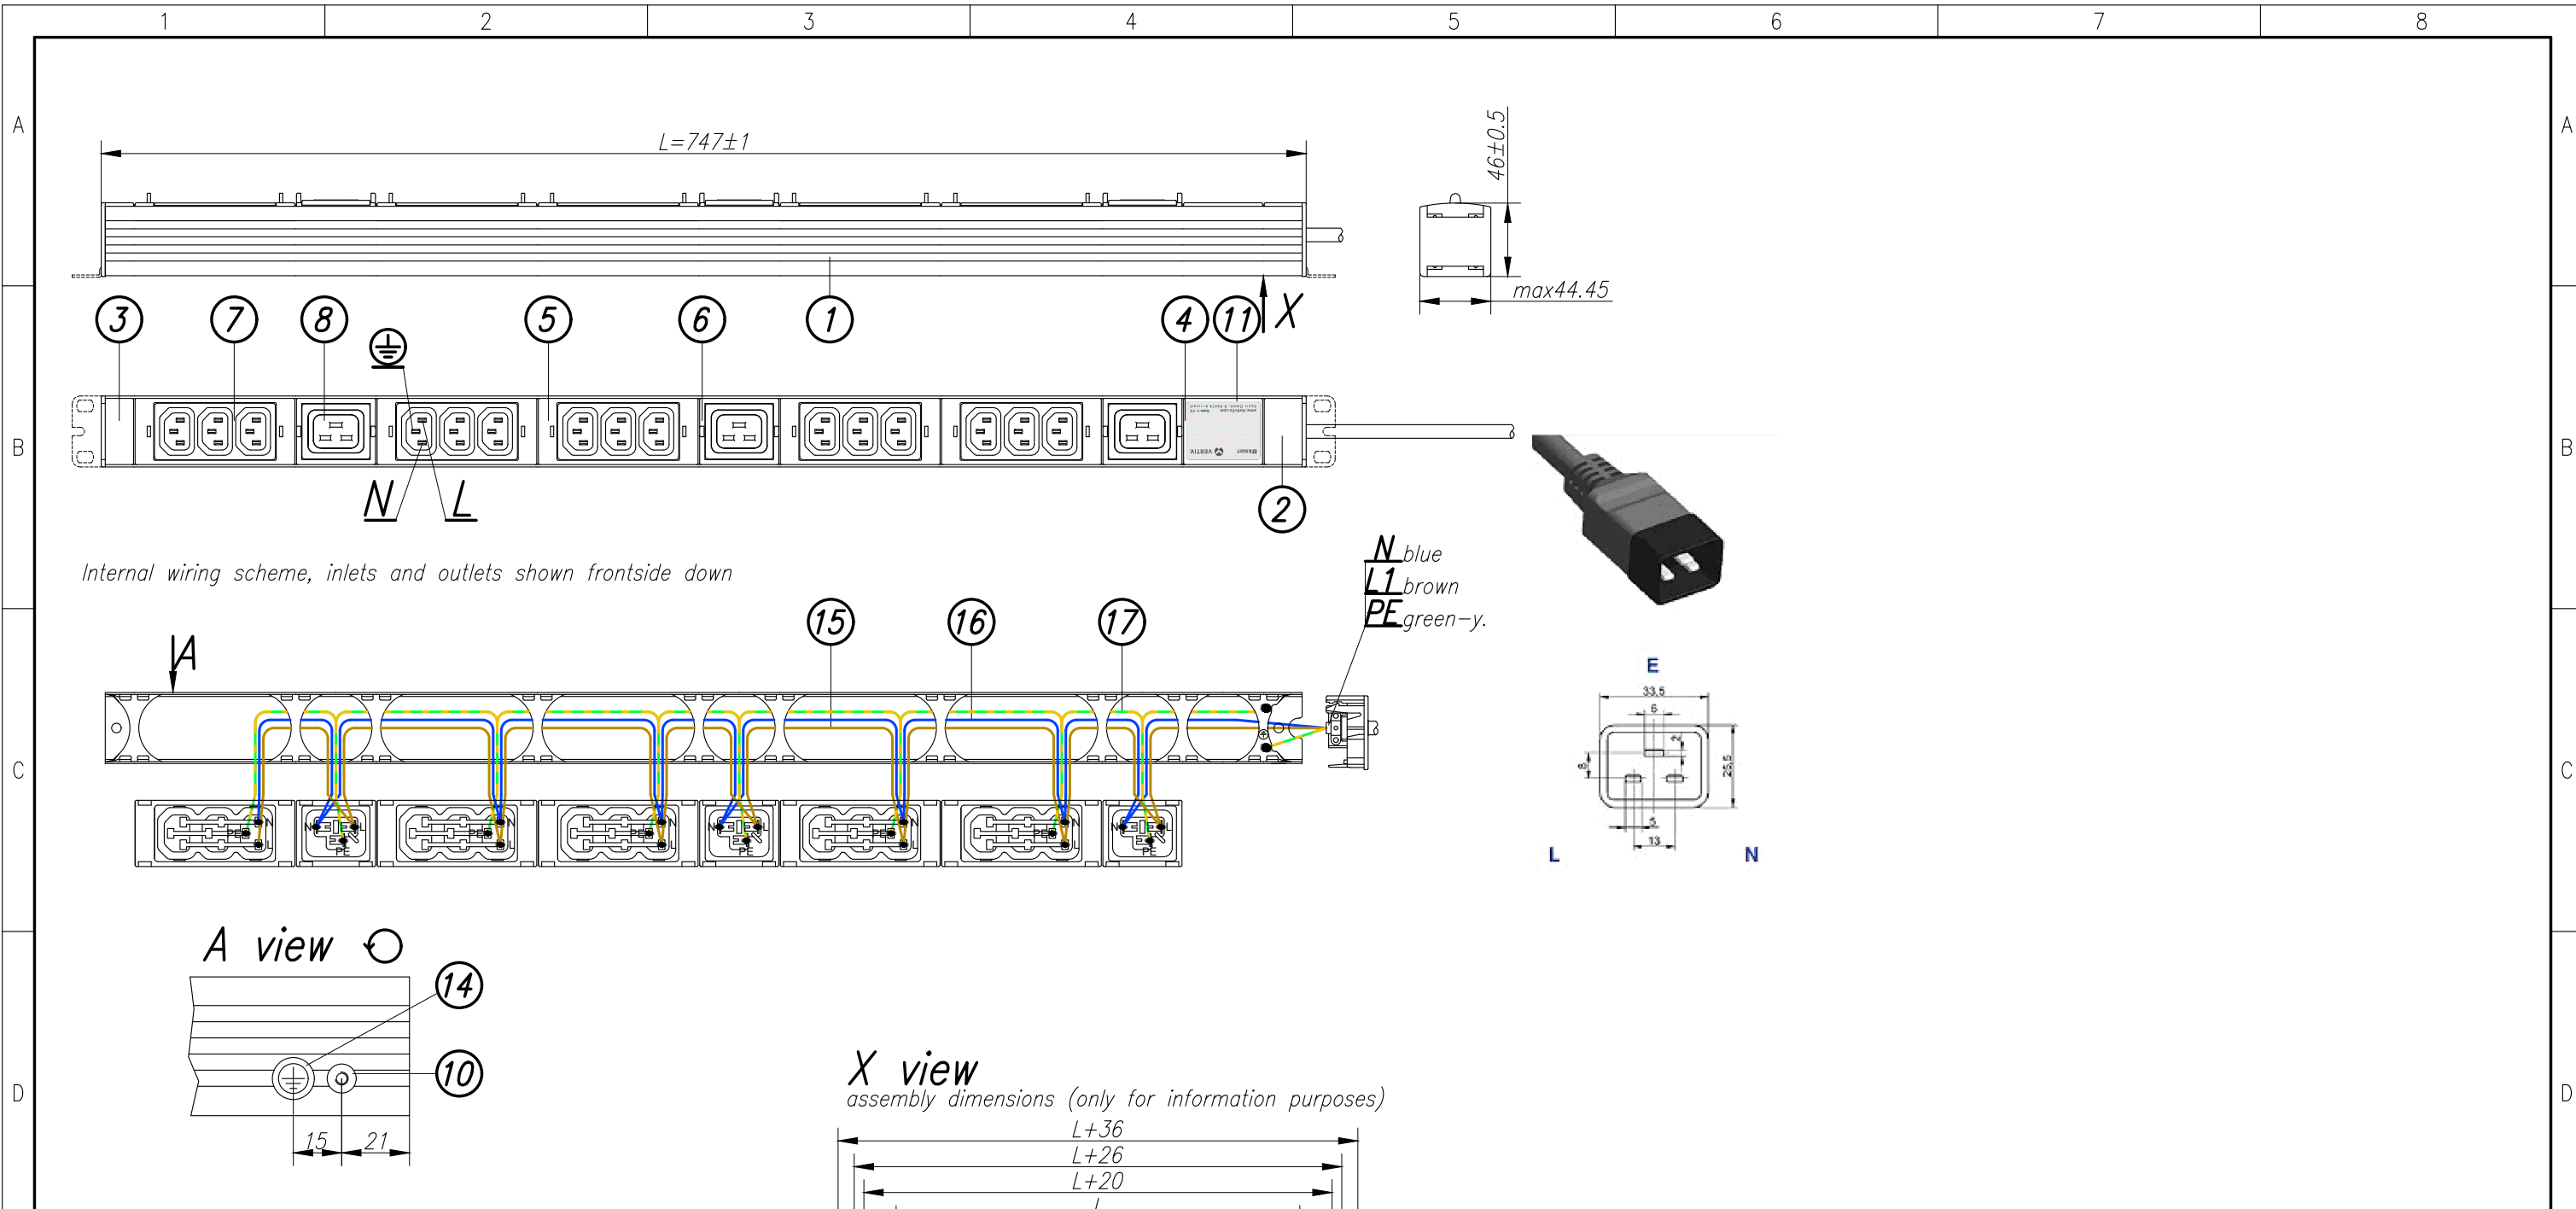

Disclosure and photocopying of this document, exploitation and communication of its contents are not permitted, unless permission is expressly granted. All rights are reserved.

Technical data:
 - 15x IEC60320 Sheet F 10A socket
 socket spacing 24mm, torsion of sockets 0°
 - 3x IEC60320 Sheet J 16A socket
 socket spacing 250mm, torsion of sockets 90°
 - Operating temperature: 0 ... +50 °C

15	1	ST	Vezeték barna 1,5mm ²	Electric cord brown	3.768.4952	L=922
16	1	ST	Vezeték kék 1,5mm ²	Electric cord blue	3.768.4953	L=922
17	1	ST	Vezeték zöld-sárga 1,5mm ²	Electric cord green-yellow	3.768.4954	L=1028

Power cord:
 Type: HARSJT 3x14AWG, black
 Length: 2,5m
 Plug: IEC60320 SHEET I 16A

Material/Finish:
 Chassis: closed sheet steel extrusion, zincplated, powder-coated texture
 Plastic parts: Vampamid 6 0024 VO (UL94) or similar, recyclable
 Internal conduction: copper wires
 Internal copper wires: mutlinorm 1,5mm²
Color:
 Chassis: RAL7035 light grey
 Plastic parts: RAL7021 black grey

Packaging:
 Packing box (csomagolódoboz)
 Supply schedule:
 Socket strip (1 piece)
 Mounting bracket (2 pieces) 3.768.2608
 User manual (1 piece) 03.300.999.1

 Dimensions in mm	General tolerances		Finish	Material	Sheet
	ISO 2768-m				1/1
Drawn 30.01.2013 Kovács Checked 30.01.2013 Szabó Approved		Date		Name	Description
C 17990 28.06.17 Gali				DIS-EEV SI-16A 15N30	
				Drawing no.	Scale
				03.600.418.1	
				Gross weight	Net weight
				1,83 kg	1,66 kg
				External dimensions of packing box	
				1030x60x100 mm	
Rev. Change Date Name					
Platine:				File:	